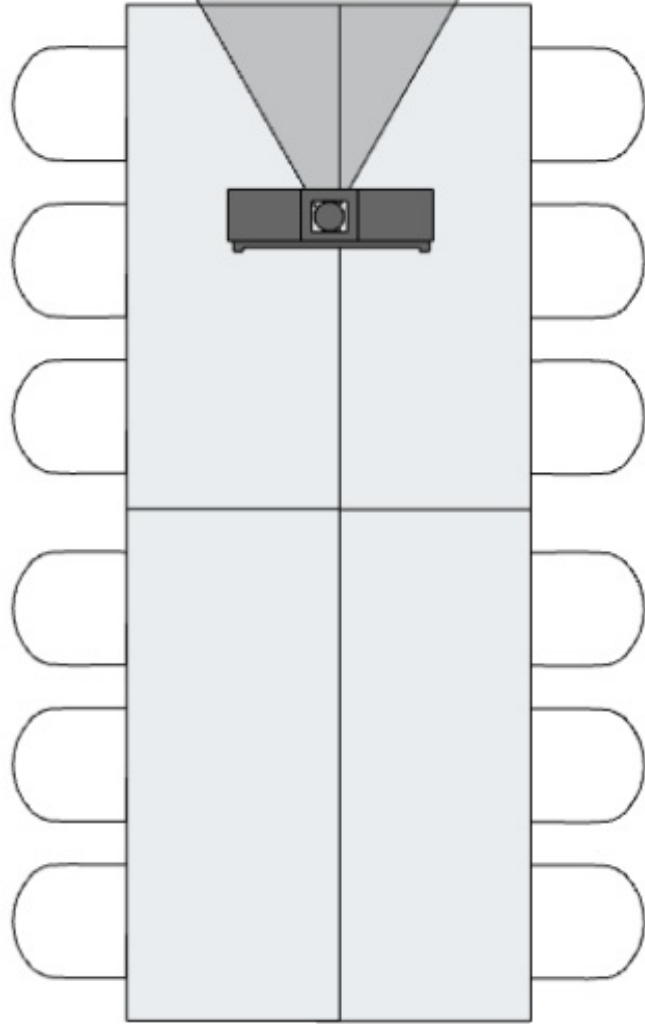

**Boardroom
Capacity: 12**

2 Feet